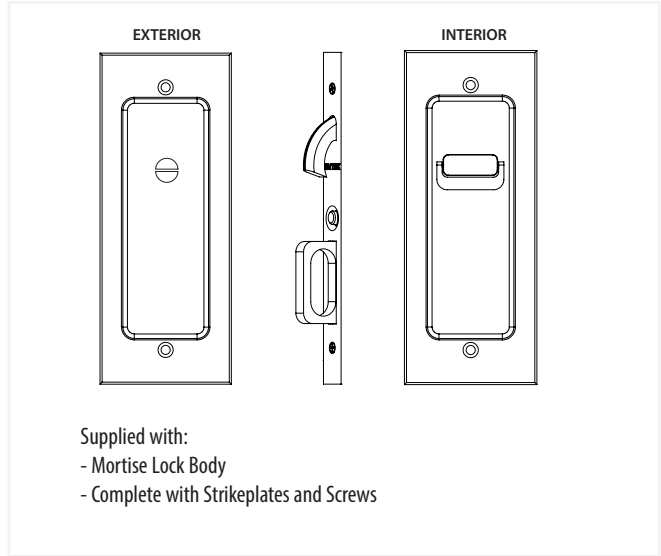

POCKET DOOR MORTISE - MODERN RECTANGULAR

**Keyed
Door Mortise Lock**

**Privacy
Door Mortise Lock**

**Passage
Door Mortise Lock**

**Dummy
Door Mortise Lock**

* Multiple Emtek pocket door mortise locks can be keyed alike with each other, but may not be keyed alike with any other Emtek products.

POCKET DOOR MORTISE - MODERN RECTANGULAR