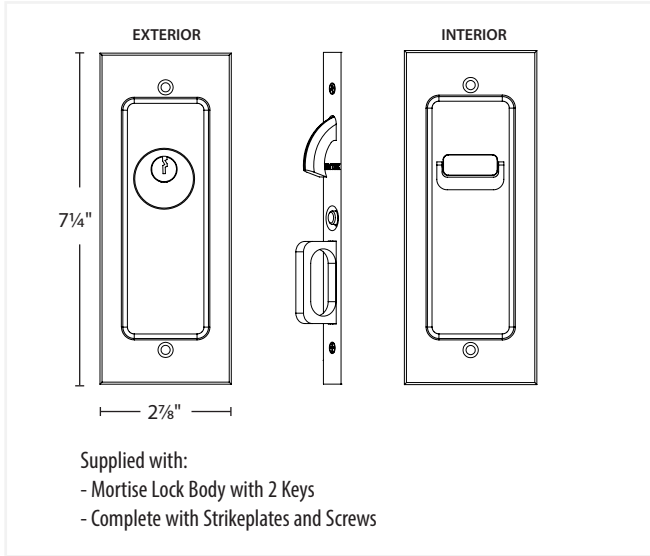

POCKET DOOR MORTISE - MODERN RECTANGULAR

**Keyed
Door Mortise Lock**

**Privacy
Door Mortise Lock**

**Passage
Door Mortise Lock**

**Dummy
Door Mortise Lock**

* Multiple Emtek pocket door mortise locks can be keyed alike with each other, but may not be keyed alike with any other Emtek products.

POCKET DOOR MORTISE - MODERN RECTANGULAR