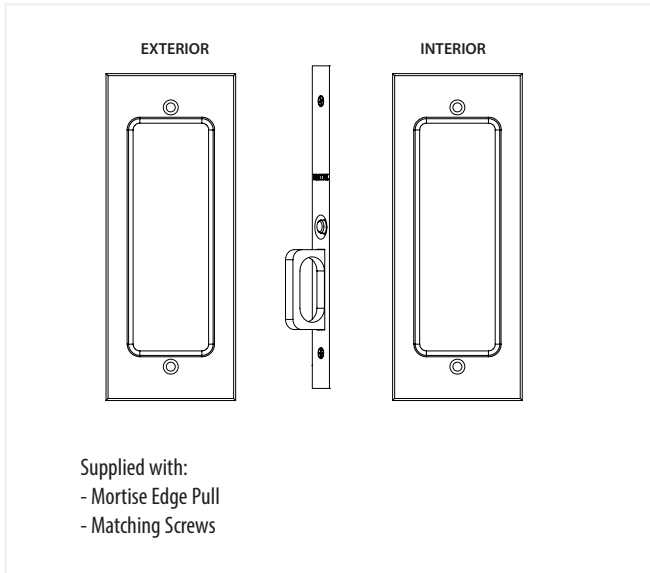

POCKET DOOR MORTISE - MODERN RECTANGULAR

**Keyed
Door Mortise Lock**

**Privacy
Door Mortise Lock**

**Passage
Door Mortise Lock**

**Dummy
Door Mortise Lock**

* Multiple Emtek pocket door mortise locks can be keyed alike with each other, but may not be keyed alike with any other Emtek products.

POCKET DOOR MORTISE - MODERN RECTANGULAR