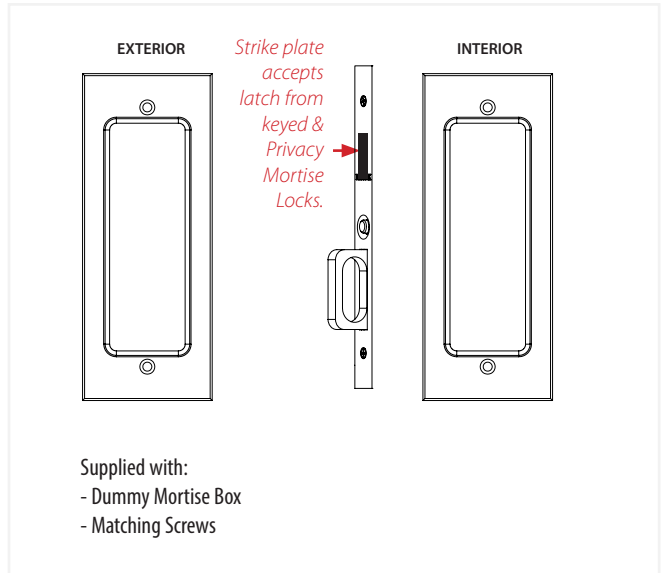

POCKET DOOR MORTISE - MODERN RECTANGULAR

**Keyed
Door Mortise Lock**

**Privacy
Door Mortise Lock**

**Passage
Door Mortise Lock**

**Dummy
Door Mortise Lock**

* Multiple Emtek pocket door mortise locks can be keyed alike with each other, but may not be keyed alike with any other Emtek products.

POCKET DOOR MORTISE - MODERN RECTANGULAR